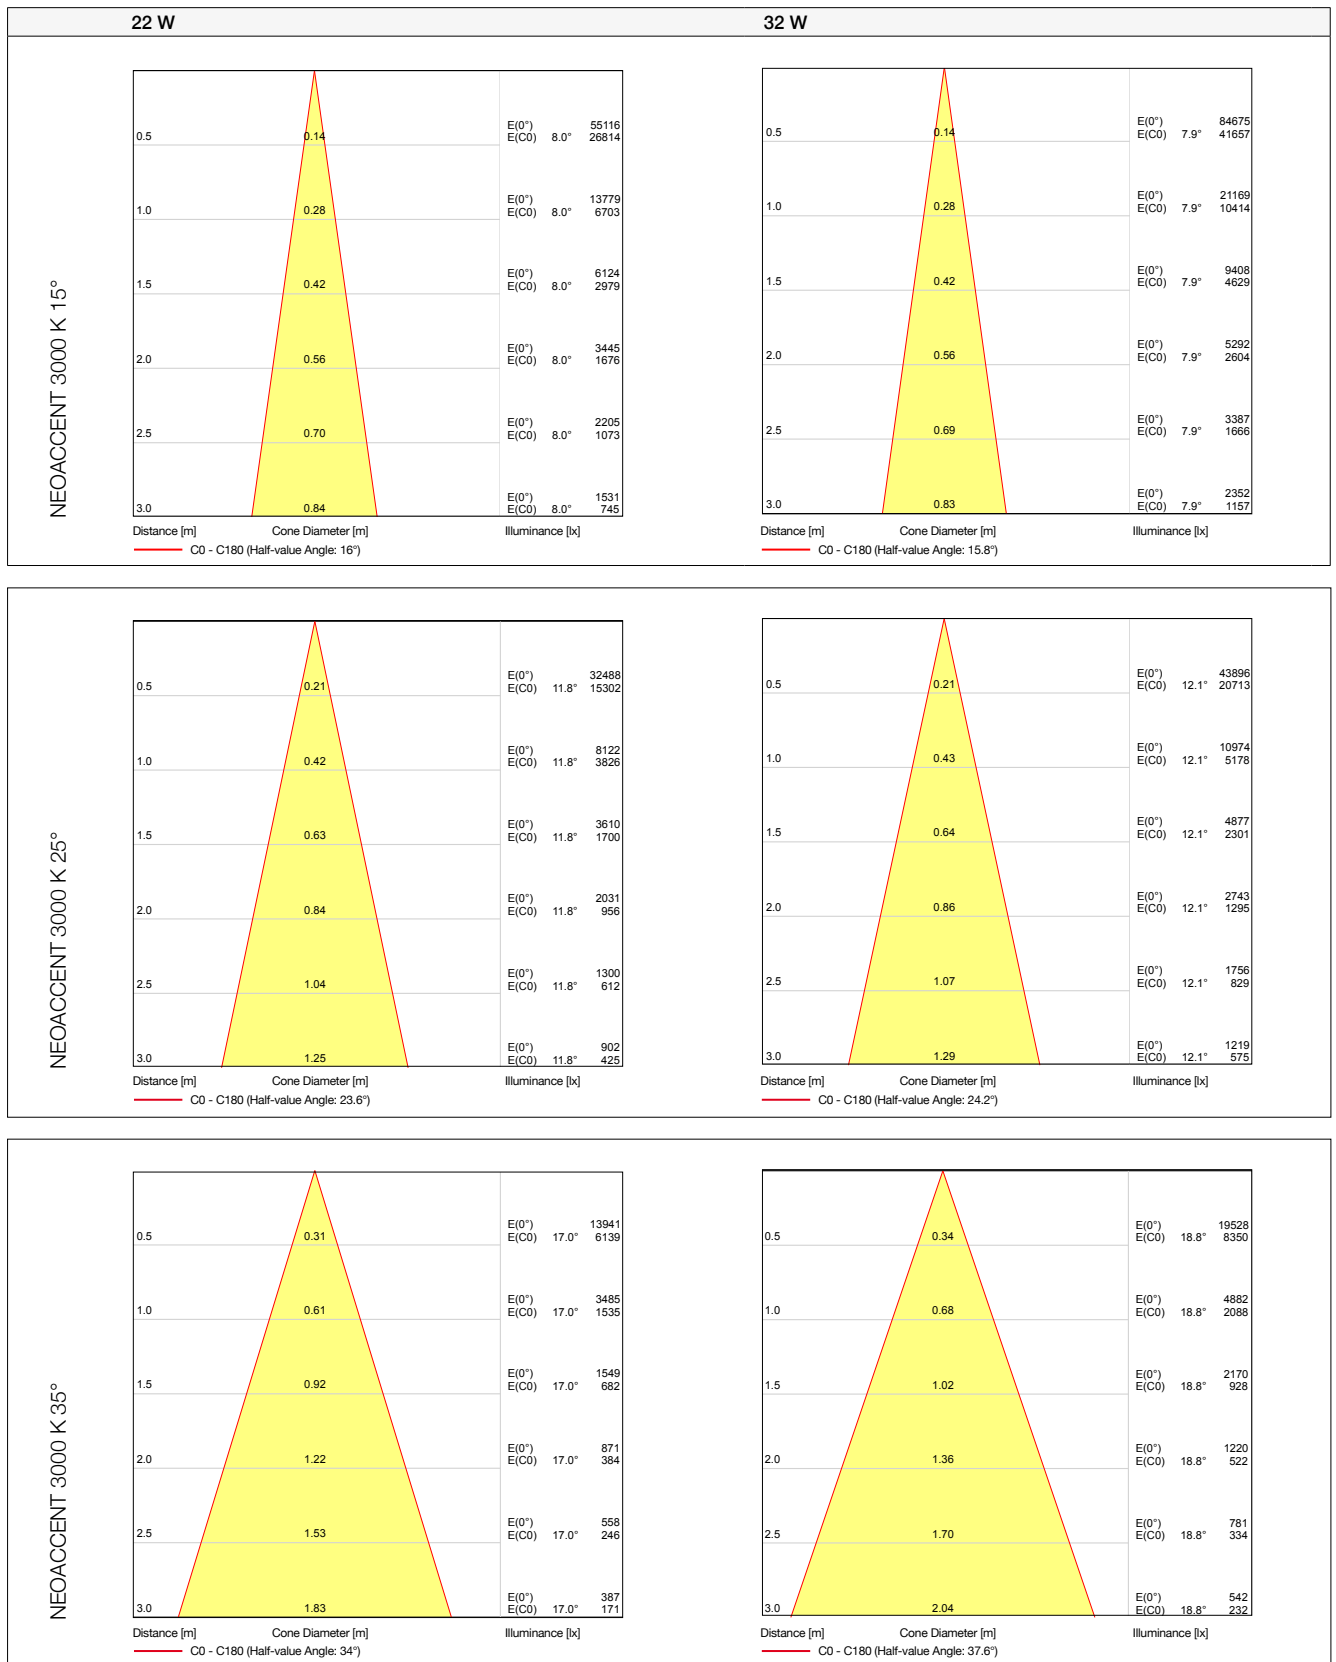

Optical parameters

MODEL NAME	NEOACCENT Tracklight
Rated wattage	22 W / 32 W
Luminous flux	Up to 1,700 lm / 2600 lm
System efficacy	Up to 81 lm/W
Beam angle	15° / 25° / 35°
Colour description	Warm white / Neutral white
Colour temperature	3000 K / 4000 K
Colour rendering index	Ra 85

Please find here an indication of the colour rendition values when using the additional high CRI filter, as well as detailed photometric information:

	CCT (K)	Ra	R1	R2	R3	R4	R5	R6	R7	R8	R9	R10	R11	R12	R13	R14	R15	
22 W	3000 K	3,000	85	82	91	98	83	83	88	88	67	18	75	79	69	83	97	76
	3000 K with filter	3,060	96	98	97	89	94	99	96	97	97	87	89	94	83	99	92	98
	4000 K	4,000	85	84	90	94	83	83	86	88	71	29	78	82	66	87	97	81
	4000 K with filter	4,230	96	97	97	89	97	97	94	97	97	98	90	96	74	99	93	95
32 W	3000 K	3,000	85	82	91	98	83	83	88	88	67	18	75	79	69	83	97	76
	3000 K with filter	3,060	96	98	97	89	94	99	96	97	97	87	89	94	83	99	92	98
	4000 K	4,000	85	84	90	94	83	83	86	88	71	29	78	82	66	87	97	81
	4000 K with filter	4,230	96	97	97	89	97	97	94	97	97	98	90	96	74	99	93	95

Optical parameters

Electrical parameters

MODEL NAME	NEOACCENT Tracklight	
Rated wattage	22 W	32 W
System efficacy	Up to 77 lm/W	Up to 81 lm/W
Operating current	550 mA	1100 mA
Rated voltage	220-240 V	220-240 V
Frequency	50 / 60 Hz	50 / 60 Hz
Power factor	> 0.9	> 0.9
Rated lifetime	40,000 h	40,000 h
Lumen maintenance	70% at the rated lifetime	70% at the rated lifetime
Connection	3-circuit universal track adapter	3-circuit universal track adapter
Dimmable	Yes, control on gear box	Yes, control on gear box
Dimming level	5-100%	5-100%